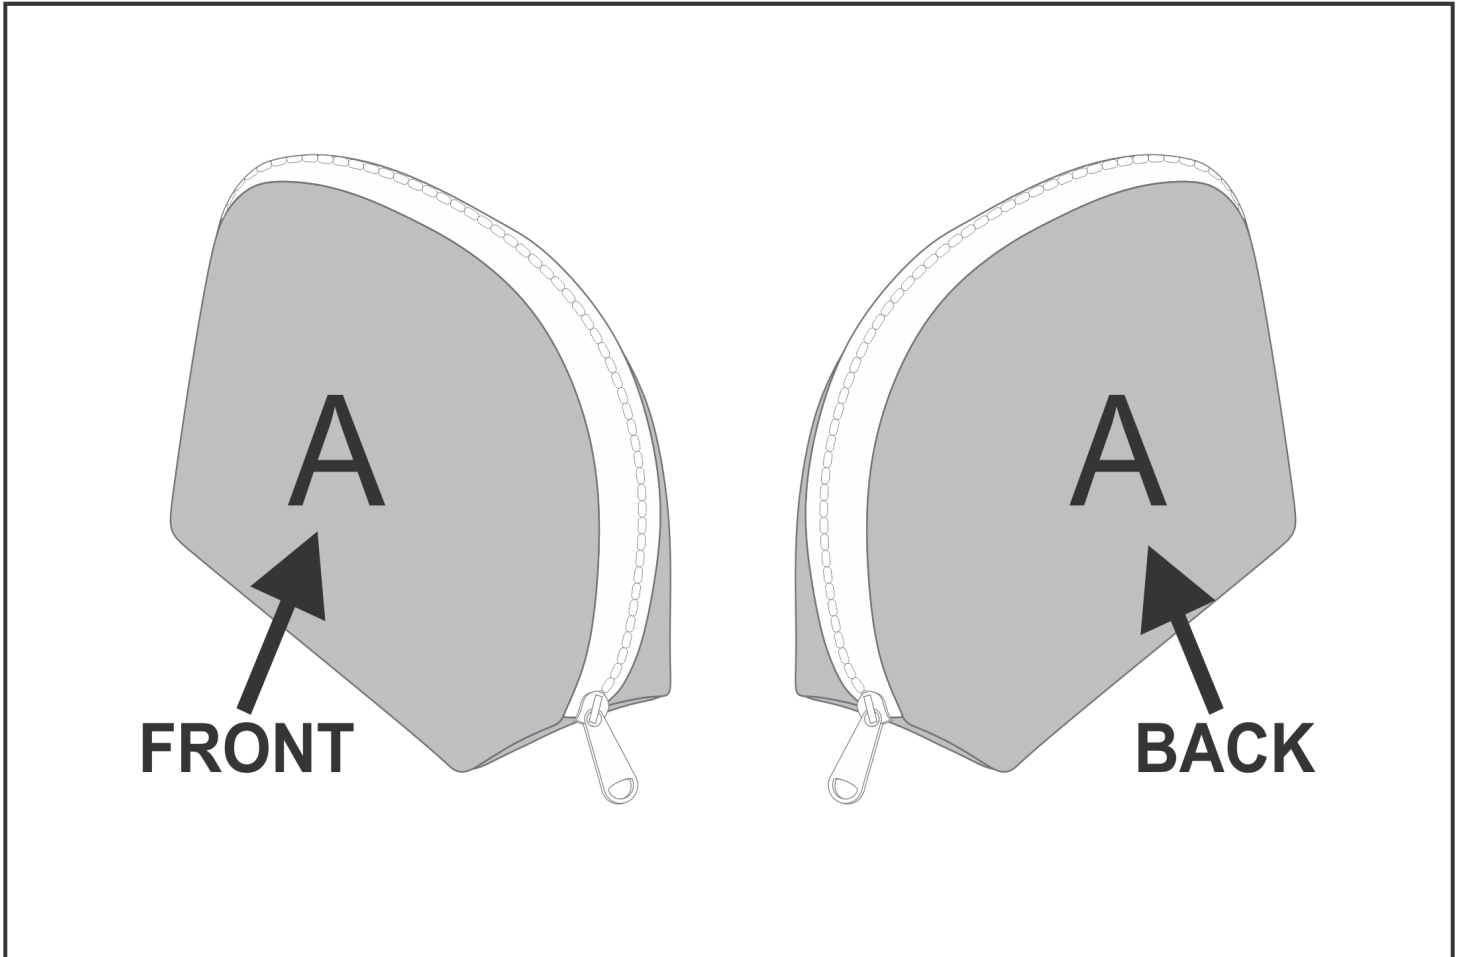

# SG-HP-72-G

PPS Hoppla Victoria Maxi Cosmetic Bag

## Need to know:

Includes 1-Position Sublimation (setup fees apply)

- Please Note: We cannot guarantee 100% logo Alignment on all Brandable Panels.

- Branding on Front Panel Only.

## Branding Options:

Position	Branding Method (Branding Code)	No. of Colours	Dimension
A	Custom Sublimation A (CPSUB-A)	Full Colour	340mm wide x 534mm high